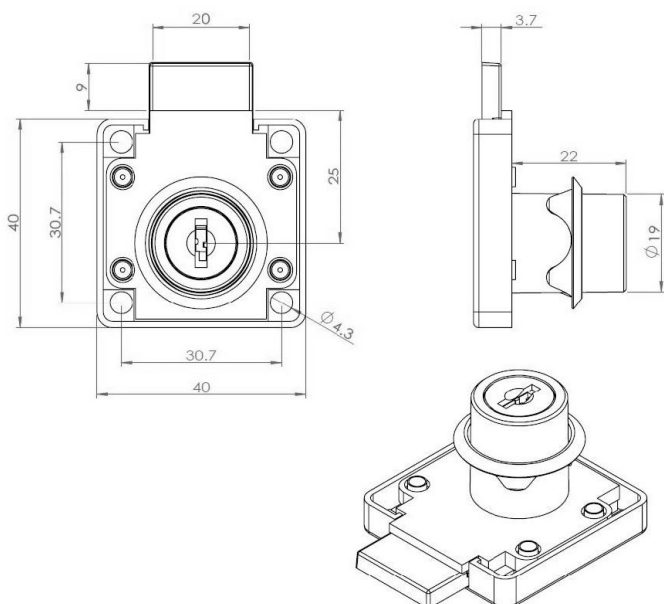

PRODUCT SHEET

Description:

Rim Lock 850, $\varnothing 19 \times 22 \text{mm}$, Right Hand, Black Ano, CK SISO, KA D20

Item number:

14.01.062-0

Units	Box	Carton	HS Code	Barcode
Pcs.	12	192	8301300000	
				5704866032452

RIGHT

SISO A/S

Mileparken 11
DK-2740 Skovlunde
Denmark
VAT: DK 24786013

Phone +45 45 830 900

www.siso.dk
siso@siso.dk

Danske Bank
Nytorv Branch
Copenhagen
SWIFT: DABADKKK

Account no.
4180 3112 112936
IBAN Account
DK7230003112112936